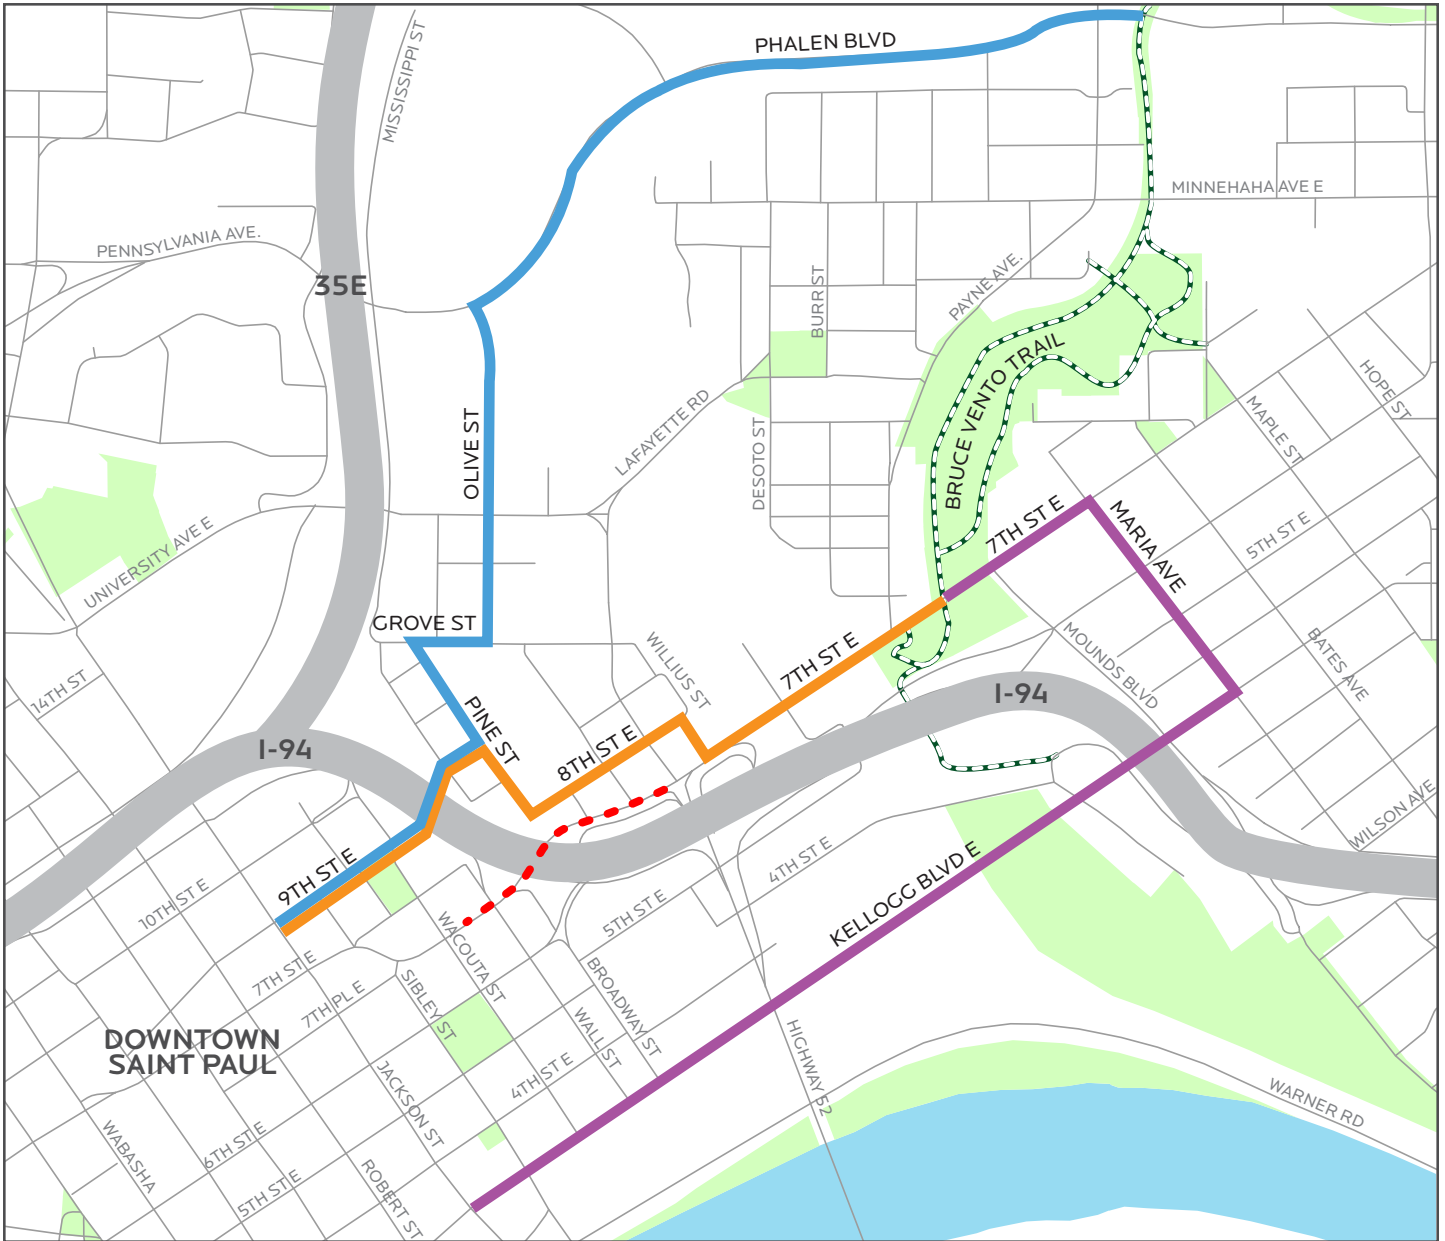

ST. PAUL Smart Trips

# ALTERNATE DOWNTOWN CONNECTION TO BRUCE VENTO TRAIL

0 0.5 1.0 Miles

- Bruce Vento Trail
- CAUTION: heavy traffic
- Alternate Route 1
- Alternate Route 2
- Alternate Route 3